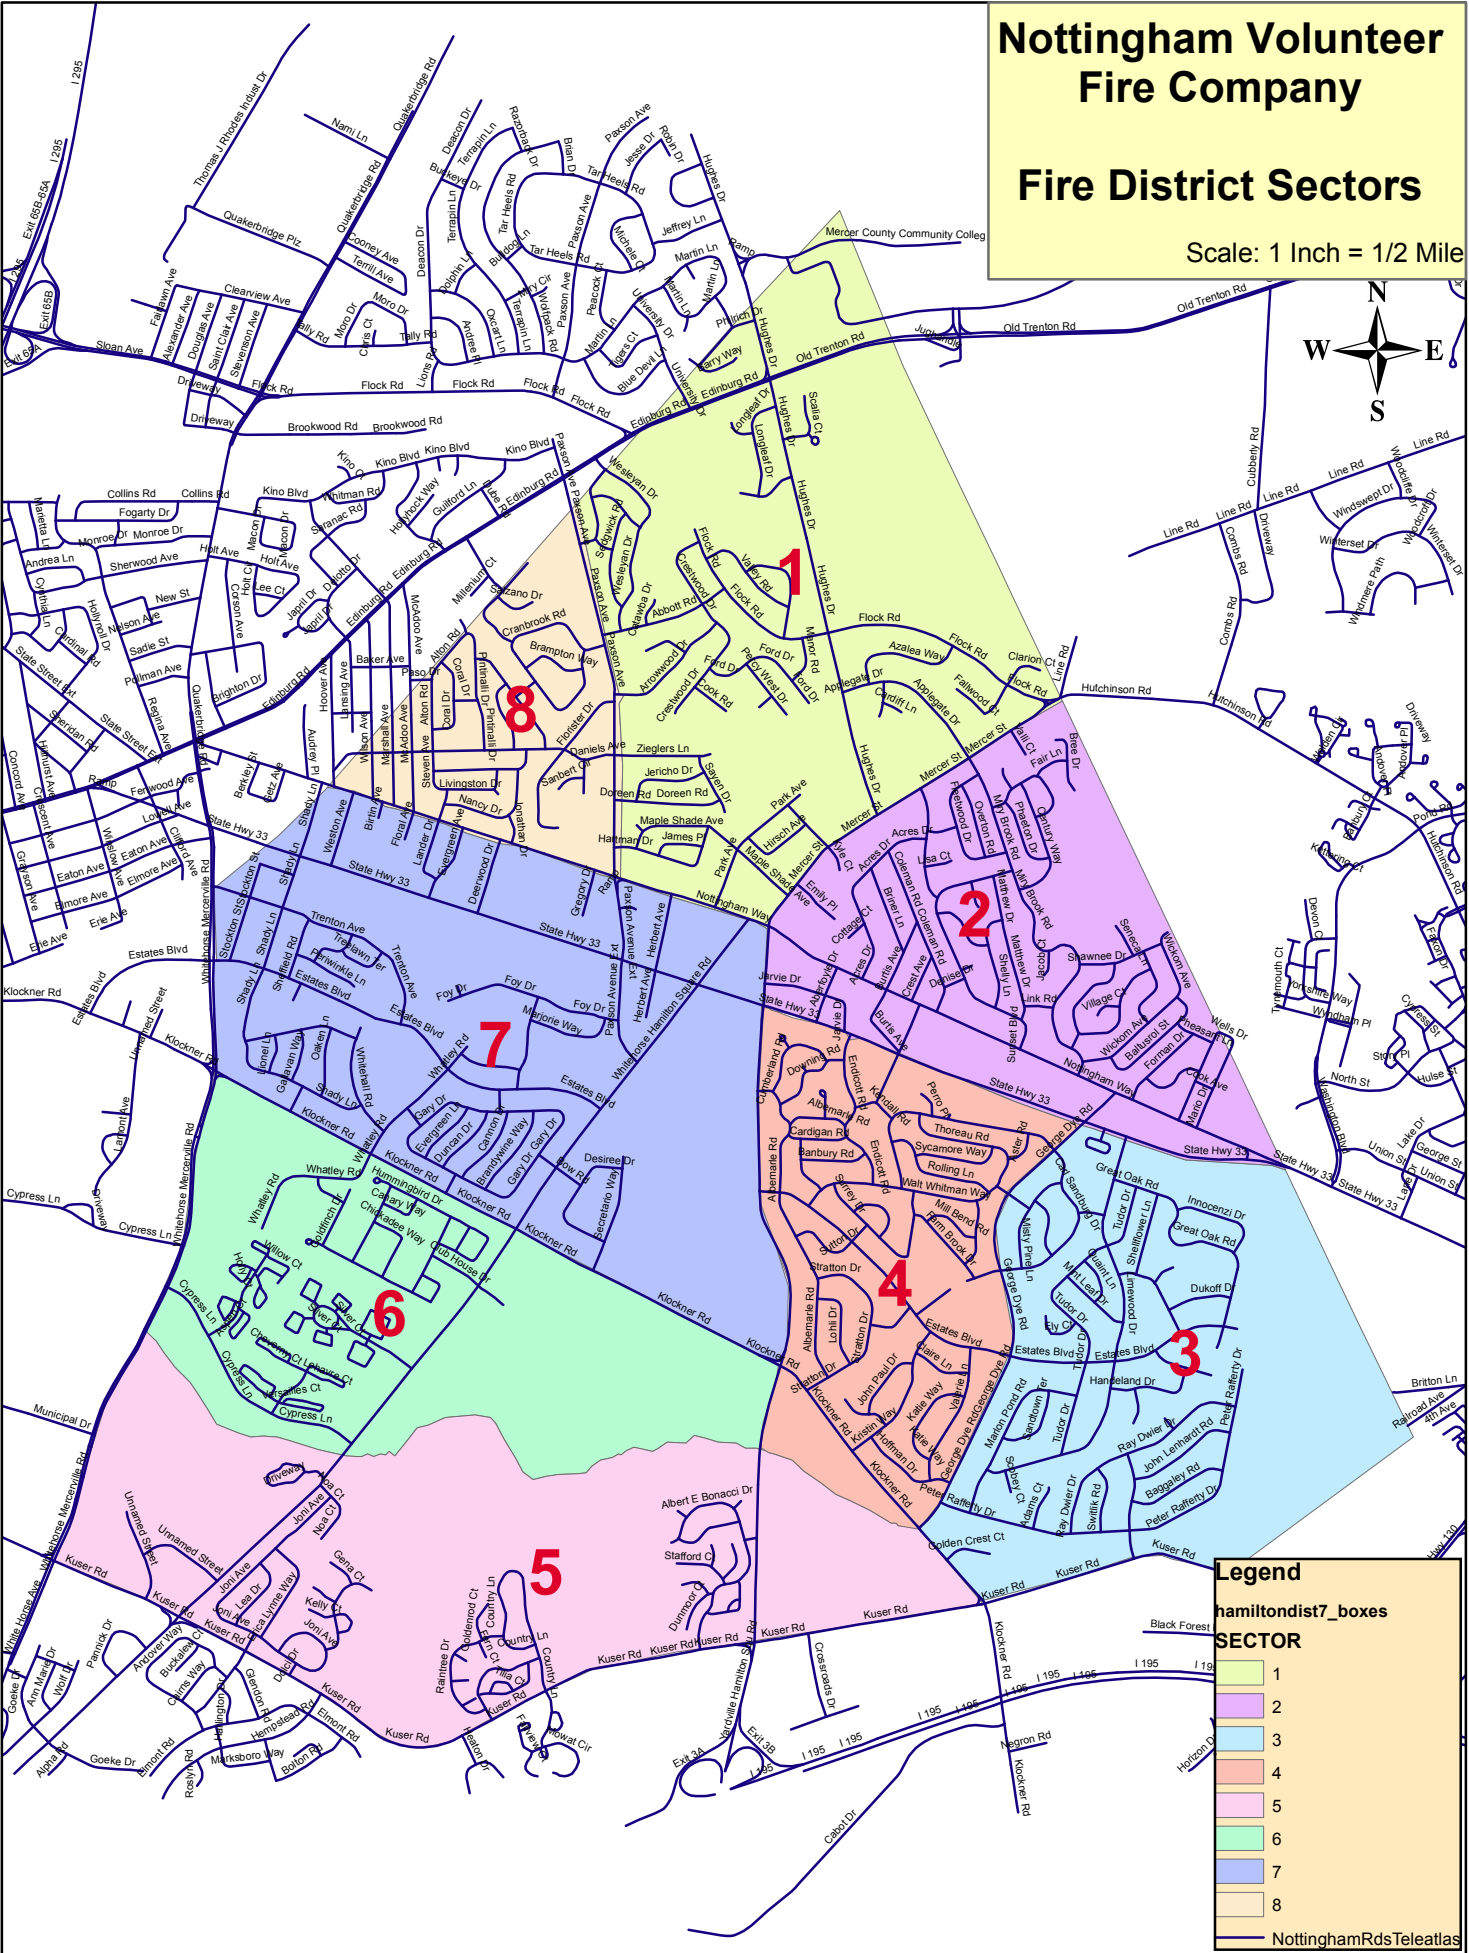

Nottingham Volunteer Fire Company

Fire District Sectors

Scale: 1 Inch = 1/2 Mile

Legend

hamiltondist7_boxes

SECTOR

- 1
- 2
- 3
- 4
- 5
- 6
- 7
- 8

Black Forest

NottinghamRdsTeletlas